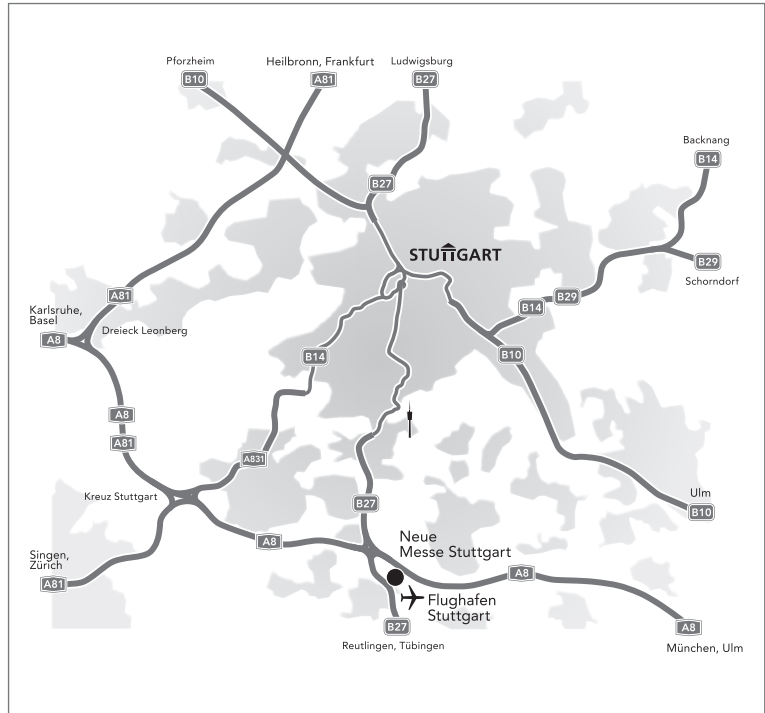

Access routes

Navigation address:

Flughafenstraße/Flughafen
70629 Stuttgart

By car

The **sign guidance system**

»Messe/Flughafen« will lead you to the trade fair site of Landesmesse Stuttgart GmbH from any direction, avoiding inner city traffic.

You can also use the **Park & Ride**

multi-storey car parks in Stuttgart and surroundings and travel to the trade fairgrounds by public transport.

Site overview

- Information
 - Press
 - Kindergarten
 - Electronic cash
 - VIP Lounge
 - Restaurant, café, bistro
 - WC
 - First aid
 - Coin-operated telephone
 - Smoking area
 - Forum of churches
 - Quiet room
 - Snack & Shop
 - Service center, business center
 - Pharmacy at the airport
 - Bus stop
 - EnBW charging stations for electric vehicles
 - car2go parking spaces
 - Suburban train station S2, S3
 - Car park
 - Multi-storey car park
 - Underground garage
 - RV parking
- Stuttgart
 B27
 Reutlingen Tübingen