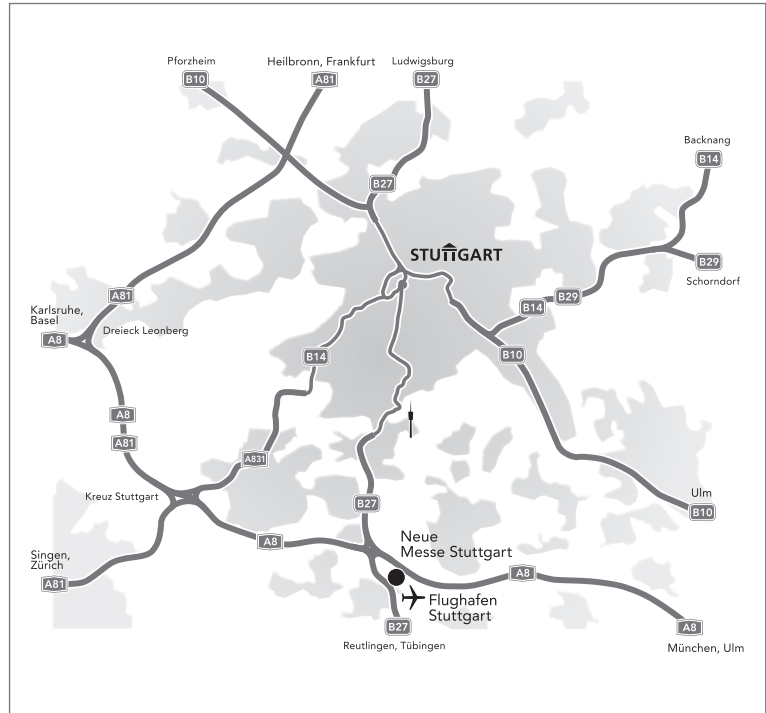

Access routes

Navigation address:

Flughafenstraße/Flughafen
70629 Stuttgart

By car

The **sign guidance system**

»Messe/Flughafen« will lead you to the trade fair site of Landesmesse Stuttgart GmbH from any direction, avoiding inner city traffic.

You can also use the **Park & Ride** multi-storey car parks in Stuttgart and surroundings and travel to the trade fairgrounds by public transport.