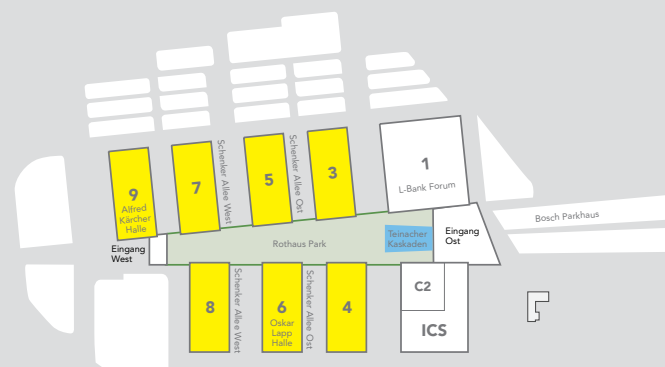

Firmenevents
Company events

Großkongresse
Hauptversammlungen
Big congresses
Share holders` meetings

**Produkt-
präsentationen**
Product presentations

Zahlen + Daten

Gesamtfläche:

Erdgeschoss 10.500 m²
Länge 150 m x Breite 70 m

Lichte Höhe:

Unterkante Lampen 9,50 m
Unter der Galerie 5,00 m

Maximale Kapazität:

Bestuhlt in Reihe 8.320 Plätze
Unbestuhlt 8.640 Personen

Facts + Figures

Total floor space:

ground floor 10,500 sqm
length 150 m x width 70 m

Overhead clearance:

to lower edge of lamps 9.50 m
under the gallery 5.00 m

Maximum capacity:

theatre style 8,320 seats
unseated 8,640 guests

Relaxen
im Rathaus Park
Relax
in the Rathaus park

UNVER

WECHSELBAR

Interesse geweckt? Wir freuen uns über Ihre Kontaktaufnahme.

The uniquely curved hall roofs are the trade mark of the New Stuttgart Trade Fair Centre. Under these roofs, you'll find excellent conditions for a wide range of events. The halls are partly fitted with galleries offering exceptional opportunities to stage very special events.