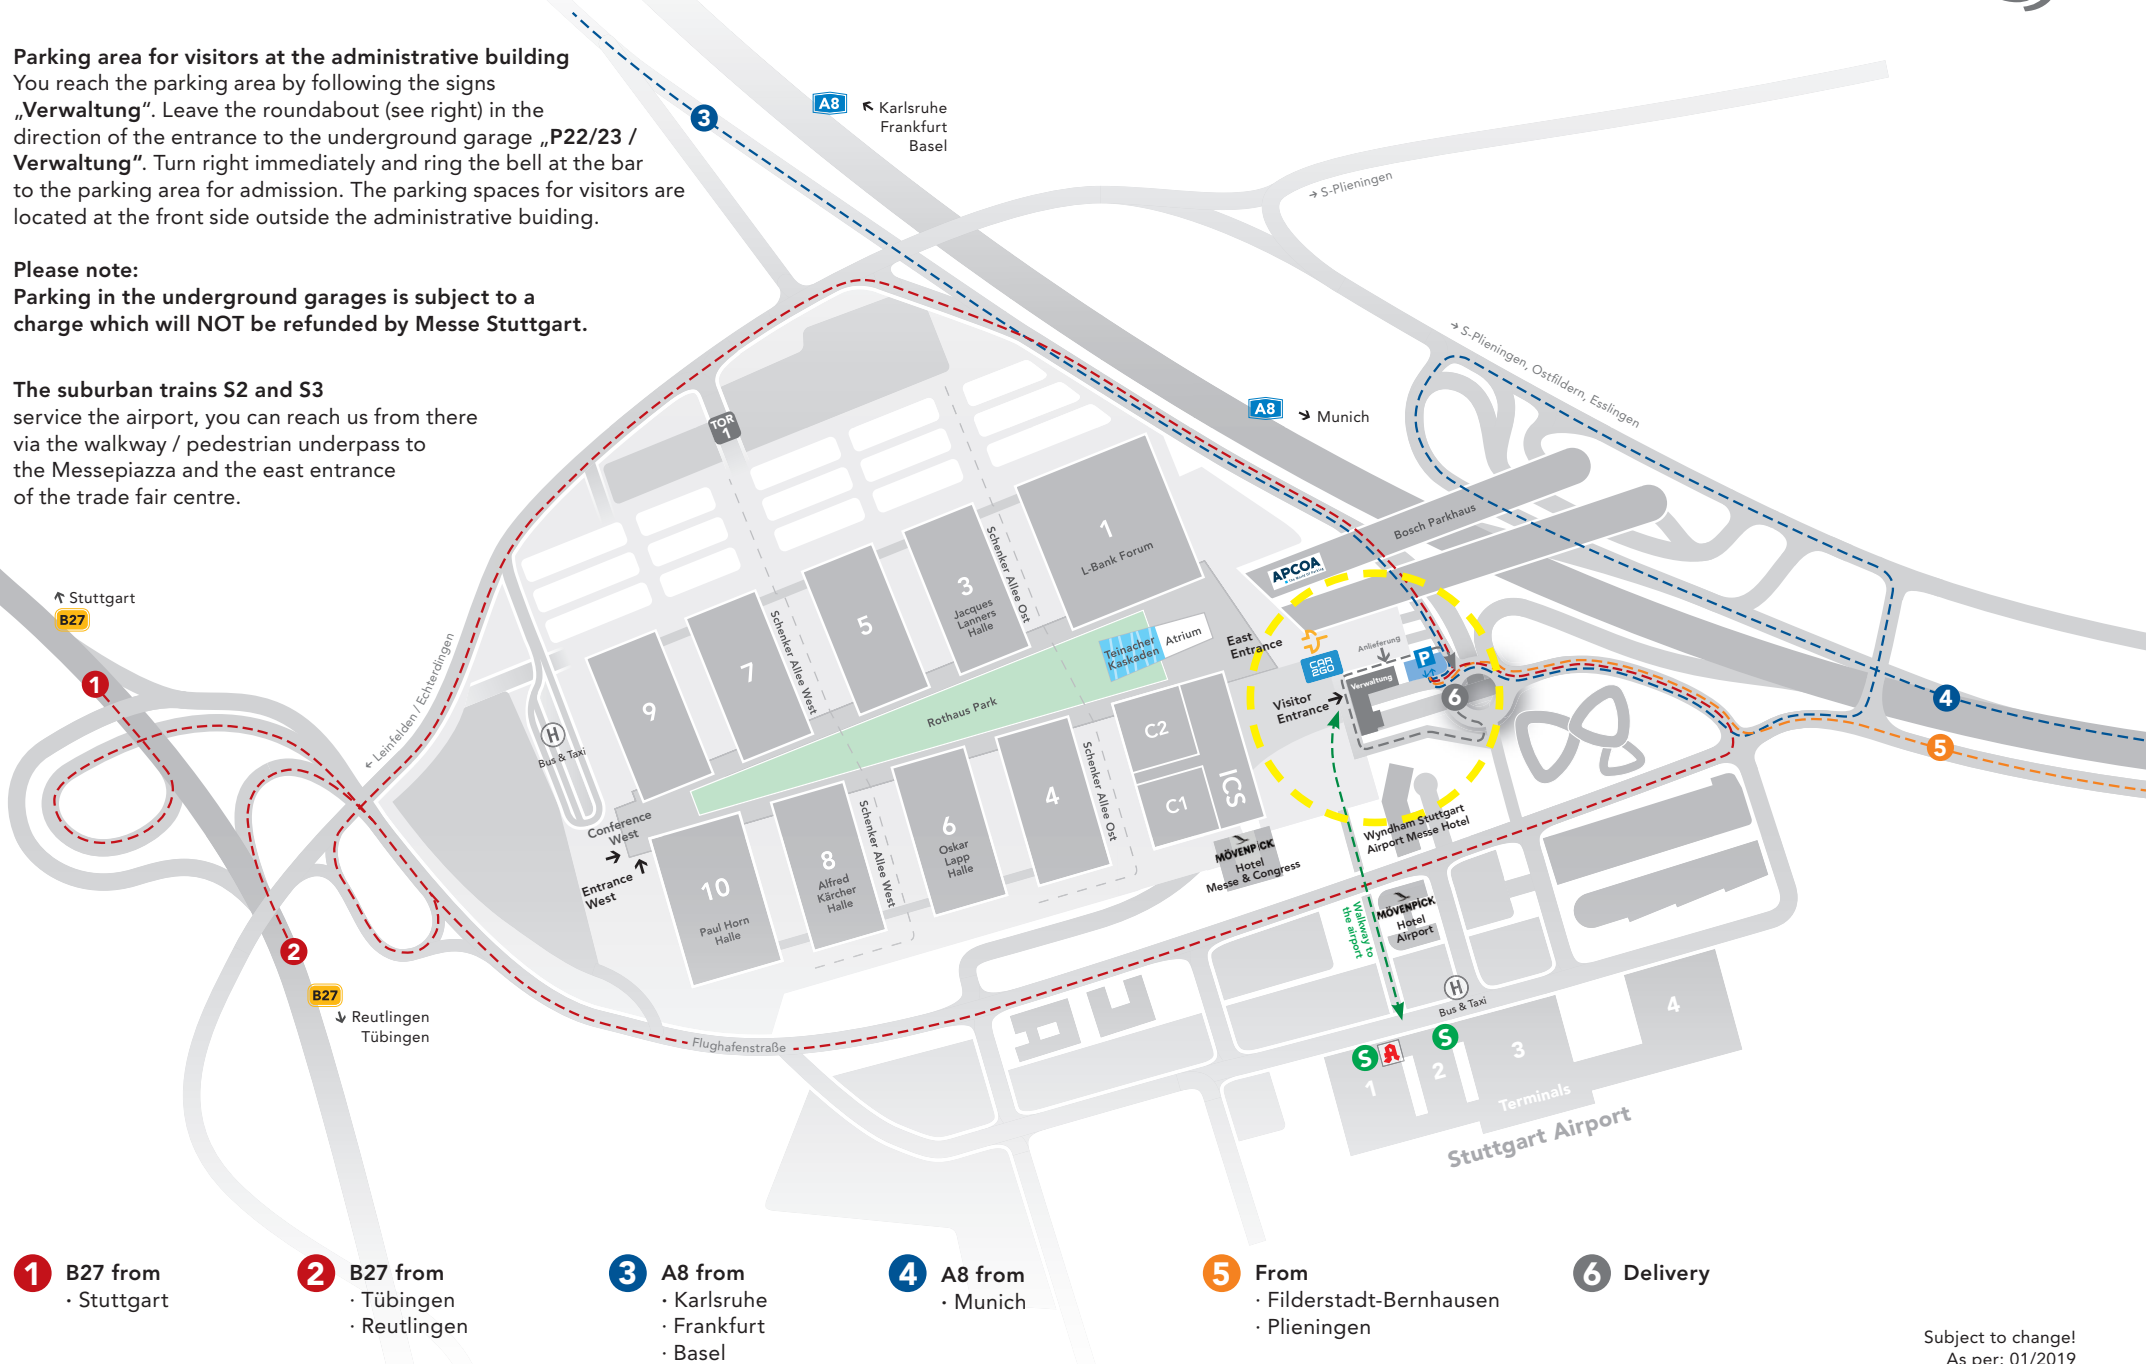

Access to the administrative building of Messe Stuttgart

Parking area for visitors at the administrative building

You reach the parking area by following the signs „Verwaltung“. Leave the roundabout (see right) in the direction of the entrance to the underground garage „P22/23 / Verwaltung“. Turn right immediately and ring the bell at the bar to the parking area for admission. The parking spaces for visitors are located at the front side outside the administrative building.

Please note:

Parking in the underground garages is subject to a charge which will NOT be refunded by Messe Stuttgart.

The suburban trains S2 and S3

service the airport, you can reach us from there via the walkway / pedestrian underpass to the Messepiazza and the east entrance of the trade fair centre.

1 B27 from
· Stuttgart

2 B27 from
· Tübingen
· Reutlingen

3 A8 from
· Karlsruhe
· Frankfurt
· Basel

4 A8 from
· Munich

5 From
· Filderstadt-Bernhausen
· Plieningen

6 Delivery