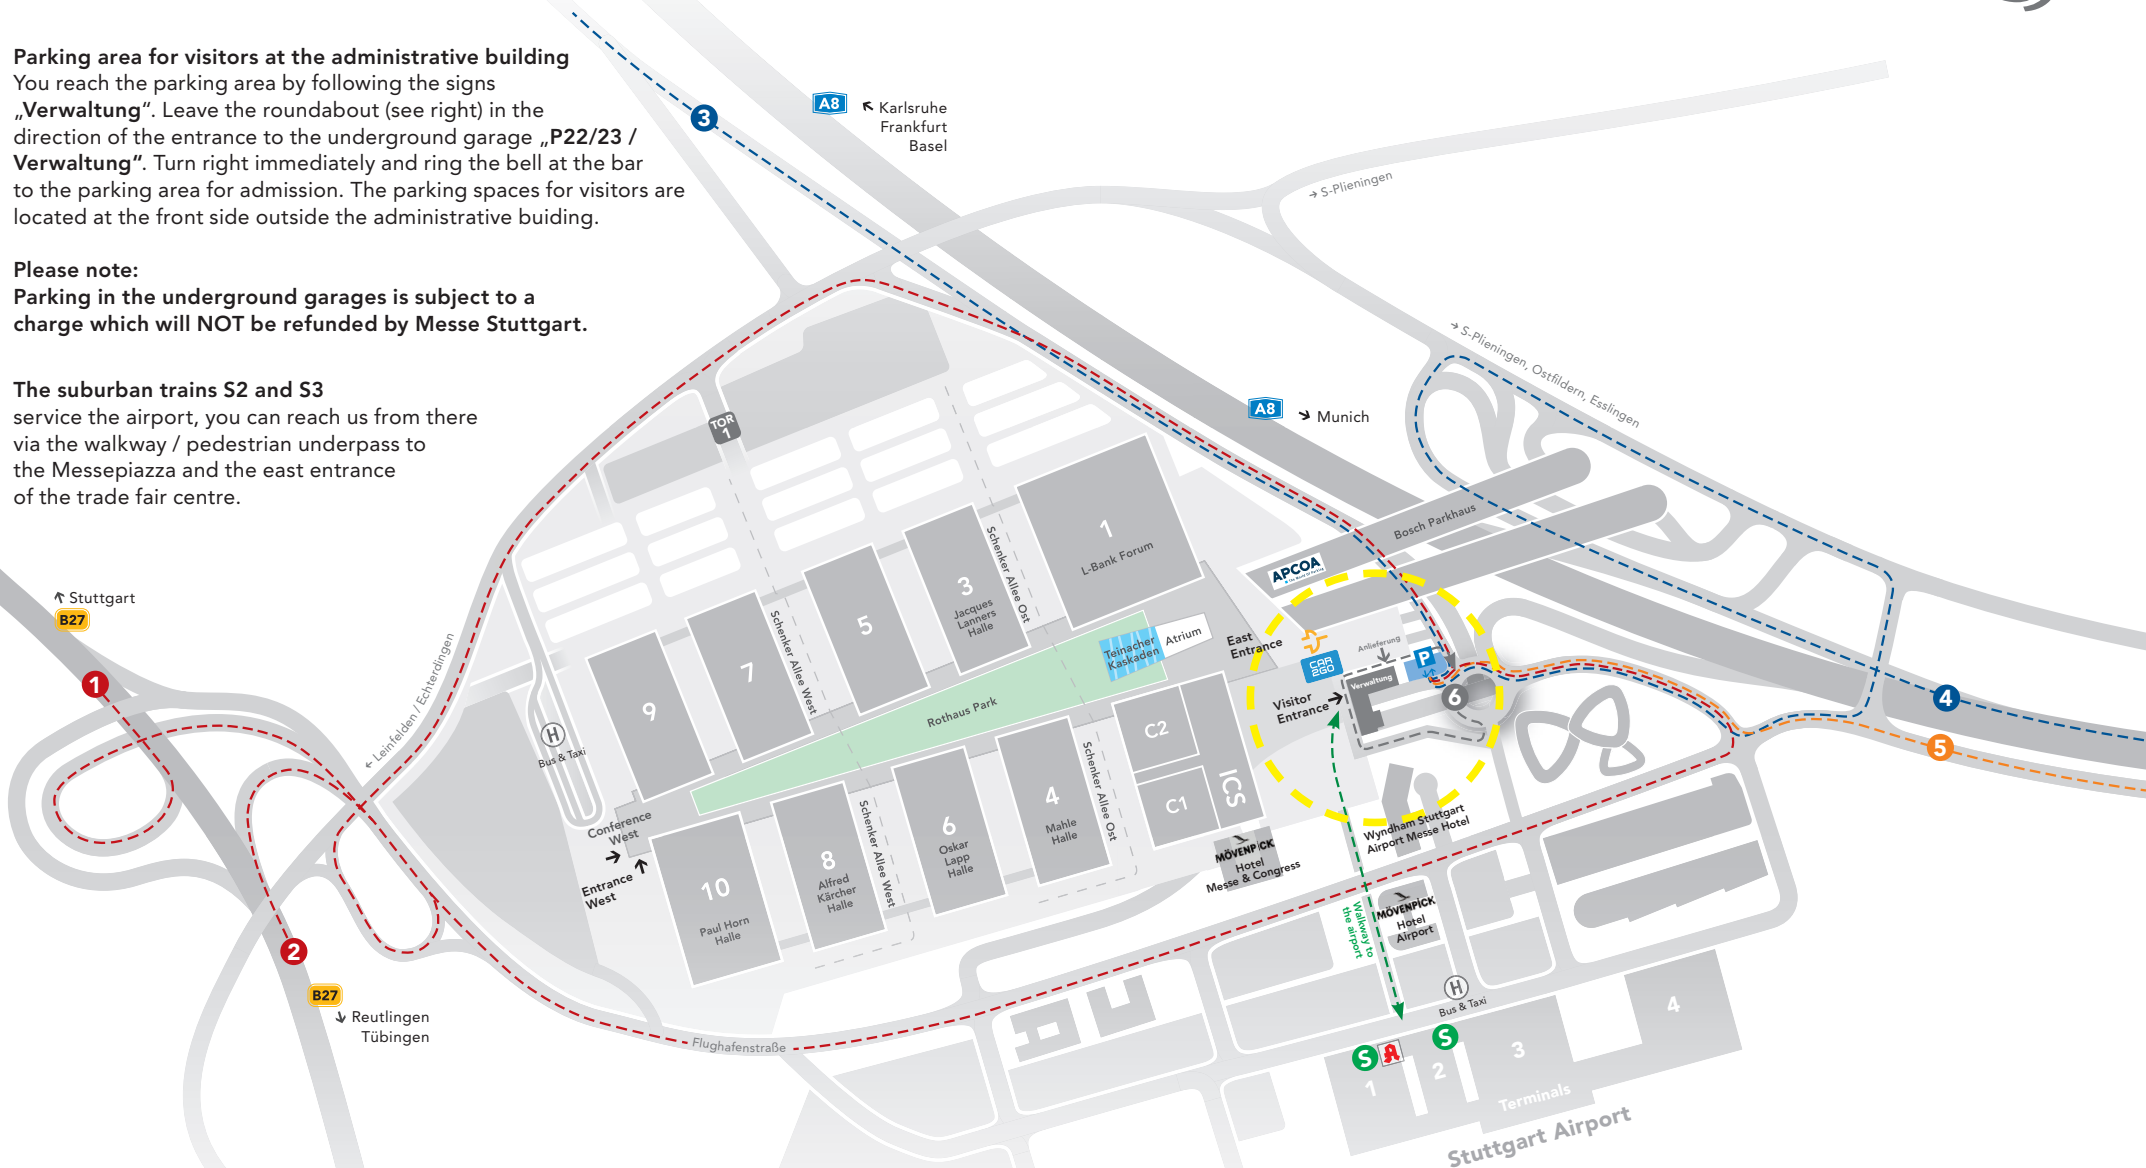

Access to the administrative building of Messe Stuttgart

Parking area for visitors at the administrative building

You reach the parking area by following the signs „Verwaltung“. Leave the roundabout (see right) in the direction of the entrance to the underground garage „P22/23 / Verwaltung“. Turn right immediately and ring the bell at the bar to the parking area for admission. The parking spaces for visitors are located at the front side outside the administrative building.

Please note:

Parking in the underground garages is subject to a charge which will NOT be refunded by Messe Stuttgart.

The suburban trains S2 and S3

service the airport, you can reach us from there via the walkway / pedestrian underpass to the Messepiazza and the east entrance of the trade fair centre.

1 B27 from
· Stuttgart

2 B27 from
· Tübingen
· Reutlingen

3 A8 from
· Karlsruhe
· Frankfurt
· Basel

4 A8 from
· Munich

5 From
· Filderstadt-Bernhausen
· Plieningen

6 Delivery